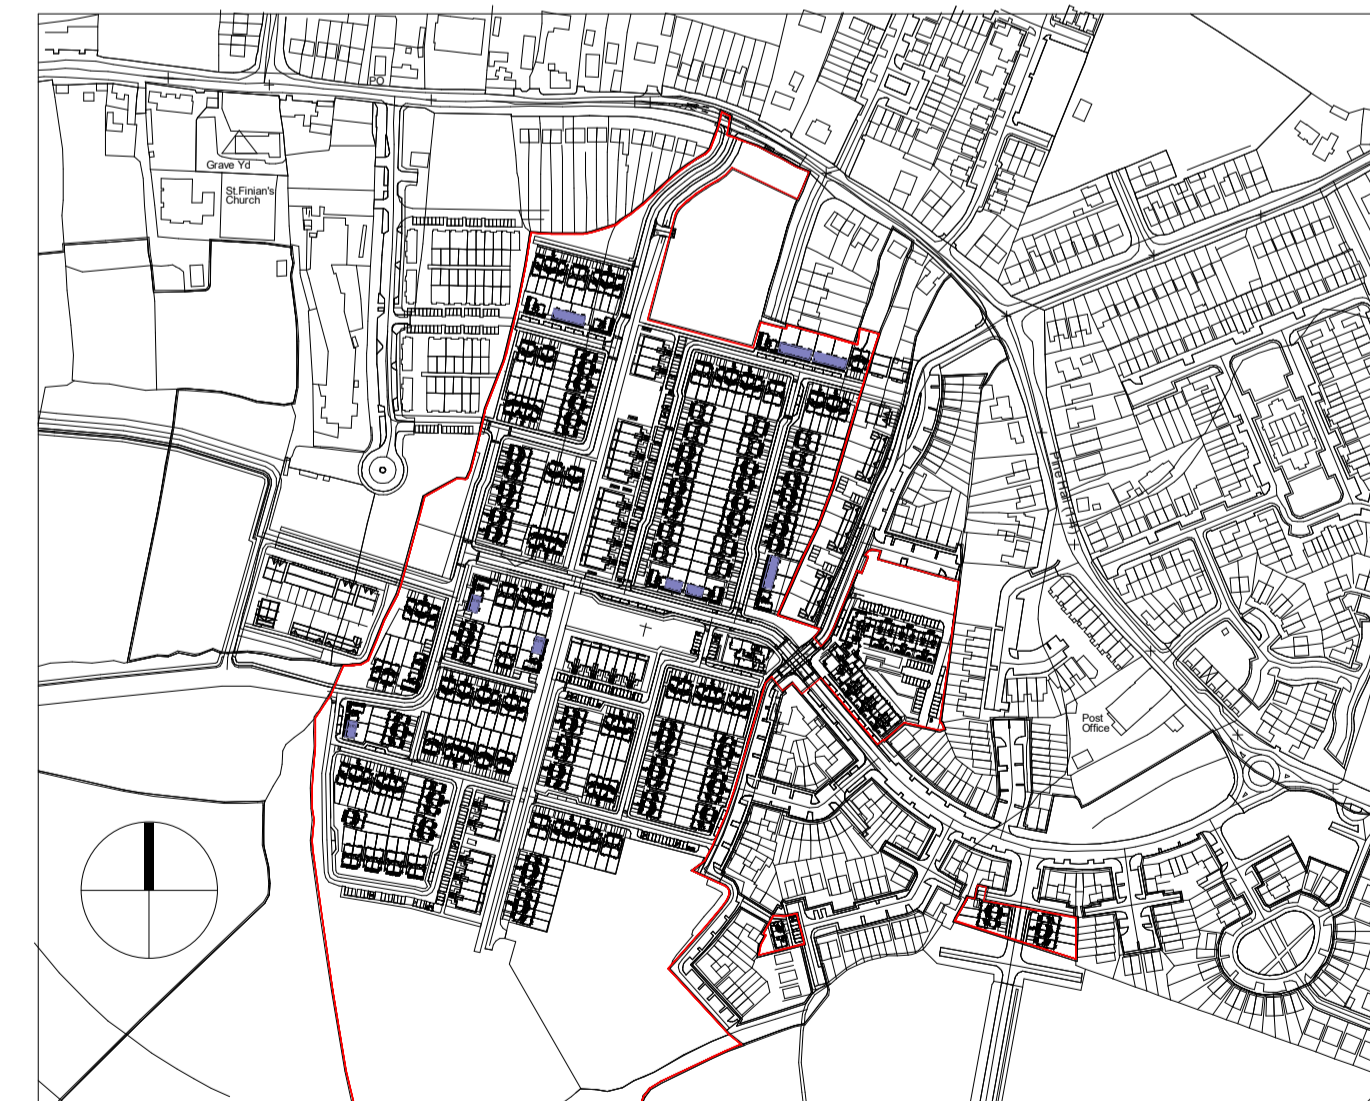

Front Elevation - House Type C  
1:100

Left Elevation - House Type C  
1:100

Section - House Type C  
1:100

Rear Elevation - House Type C  
1:100

Right Elevation - House Type C  
1:100

3D - House Type C

Key Plan 1:5000

Exploded 3D - House Type C

NOTES / LEGEND

Key Plan:

Rev:	Date:	Description:	By:
1	01/09/2019	PLANNING ISSUE	MOLA

Drawing Status: Planning Application

Reply Address: 2 Donnybrook Road, Telephone +353 1 218 9900, Donnybrook, Dublin 4, Ireland, www.molaarchitecture.com