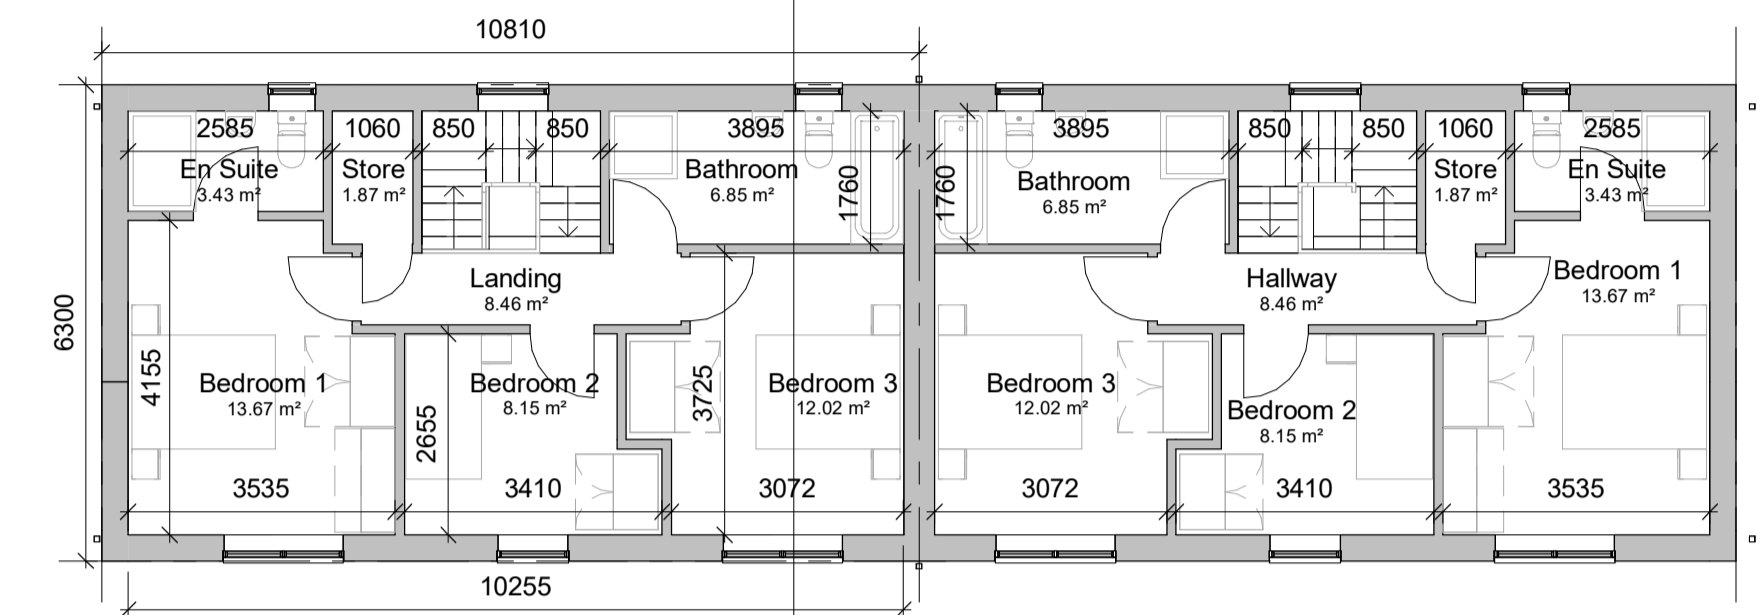

Roof Plan - House Type C  
1:100

First Floor Plan - House Type C  
1:100

Ground Floor Plan - House Type C  
1:100

House Type C1 - 3No. Bedrooms

Room Name	Room Area
<b>Level 00</b>	
Hallway	5.79 m <sup>2</sup>
Kitchen / Dining Room	21.00 m <sup>2</sup>
Living Room	20.12 m <sup>2</sup>
Storage	0.75 m <sup>2</sup>
Utility	3.82 m <sup>2</sup>
W.C	2.40 m <sup>2</sup>
<b>Level 01</b>	
Bathroom	6.85 m <sup>2</sup>
Bedroom 1	13.67 m <sup>2</sup>
Bedroom 2	8.15 m <sup>2</sup>
Bedroom 3	12.02 m <sup>2</sup>
En Suite	3.43 m <sup>2</sup>
Landing	8.46 m <sup>2</sup>
Store	1.87 m <sup>2</sup>
Aggregate Living Area	41.12m <sup>2</sup>
Ground Floor GIFA	55m <sup>2</sup>
Aggregate Bed Area	33.84m <sup>2</sup>
First Floor GIFA	55m <sup>2</sup>
Attic Storage	2.38m <sup>2</sup>
Total Storage	5m <sup>2</sup>
<b>Total Floor Area = 107m<sup>2</sup></b>	

Front Elevation - House Type C  
1:100

Left Elevation - House Type C  
1:100

Section - House Type C  
1:100

Rear Elevation - House Type C  
1:100

Right Elevation - House Type C  
1:100

3D - House Type C

Key Plan 1:5000

Exploded 3D - House Type C

NOTES / LEGEND

Key Plan:

Rev:	Date:	Description:	By:
1	01/09/2019	PLANNING ISSUE	MOLA

Drawing Status: Planning Application

Reply Address: 2 Donnybrook Road, Telephone +353 1 218 9900, Donnybrook, Dublin 4, Ireland, www.molaarchitecture.com