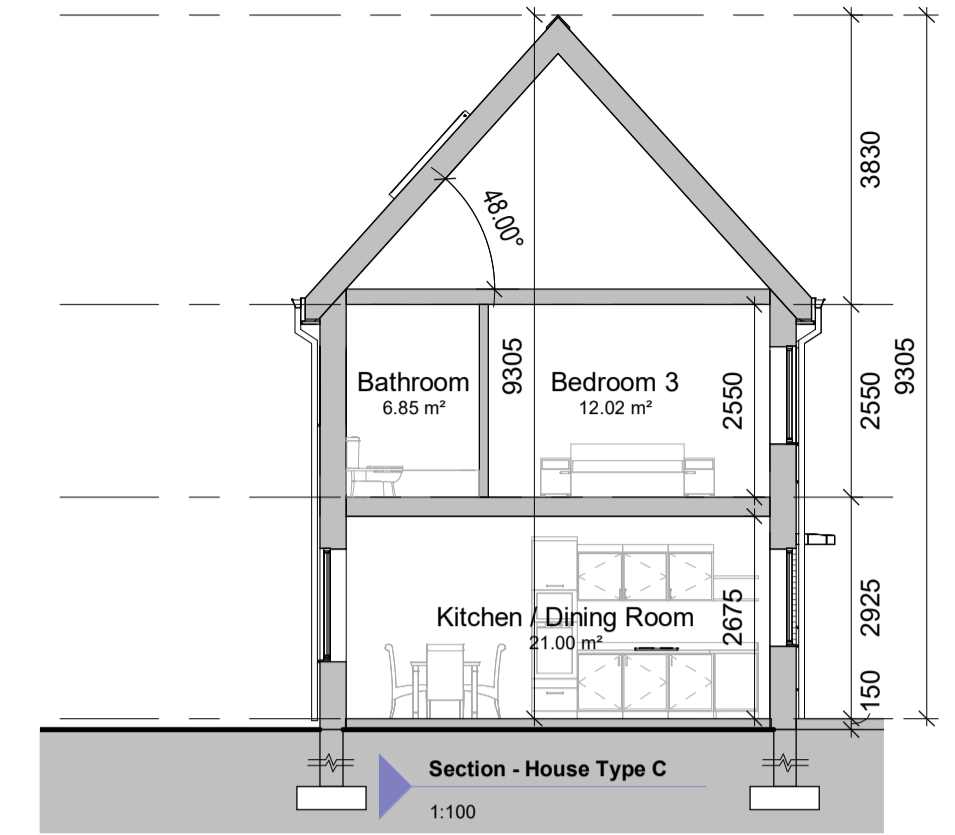

Roof Plan - House Type C  
1:100

First Floor Plan - House Type C  
1:100

Ground Floor Plan - House Type C  
1:100

House Type C1 - 3No. Bedrooms

Room Name	Room Area
<b>Level 00</b>	
Hallway	5.79 m <sup>2</sup>
Kitchen / Dining Room	21.00 m <sup>2</sup>
Living Room	20.12 m <sup>2</sup>
Storage	0.75 m <sup>2</sup>
Utility	3.82 m <sup>2</sup>
W.C	2.40 m <sup>2</sup>
<b>Level 01</b>	
Bathroom	6.85 m <sup>2</sup>
Bedroom 1	13.67 m <sup>2</sup>
Bedroom 2	8.15 m <sup>2</sup>
Bedroom 3	12.02 m <sup>2</sup>
En Suite	3.43 m <sup>2</sup>
Landing	8.46 m <sup>2</sup>
Store	1.87 m <sup>2</sup>
Aggregate Living Area	41.12m <sup>2</sup>
Ground Floor GIFA	55m <sup>2</sup>
Aggregate Bed Area	33.84m <sup>2</sup>
First Floor GIFA	55m <sup>2</sup>
Attic Storage	2.38m <sup>2</sup>
Total Storage	5m <sup>2</sup>
<b>Total Floor Area = 107m<sup>2</sup></b>	

Front Elevation - House Type C  
1:100

Left Elevation - House Type C  
1:100

Section - House Type C  
1:100

Rear Elevation - House Type C  
1:100

Right Elevation - House Type C  
1:100

3D - House Type C

Key Plan 1:5000

Exploded 3D - House Type C

NOTES / LEGEND

Key Plan:

Rev:	Date:	Description:	By:
1	01/09/2019	PLANNING ISSUE	MOLA

Drawing Status: Planning Application

Reply Address: 2 Donnybrook Road, Telephone +353 1 218 9900, Donnybrook, Dublin 4, Ireland, www.molaarchitecture.com