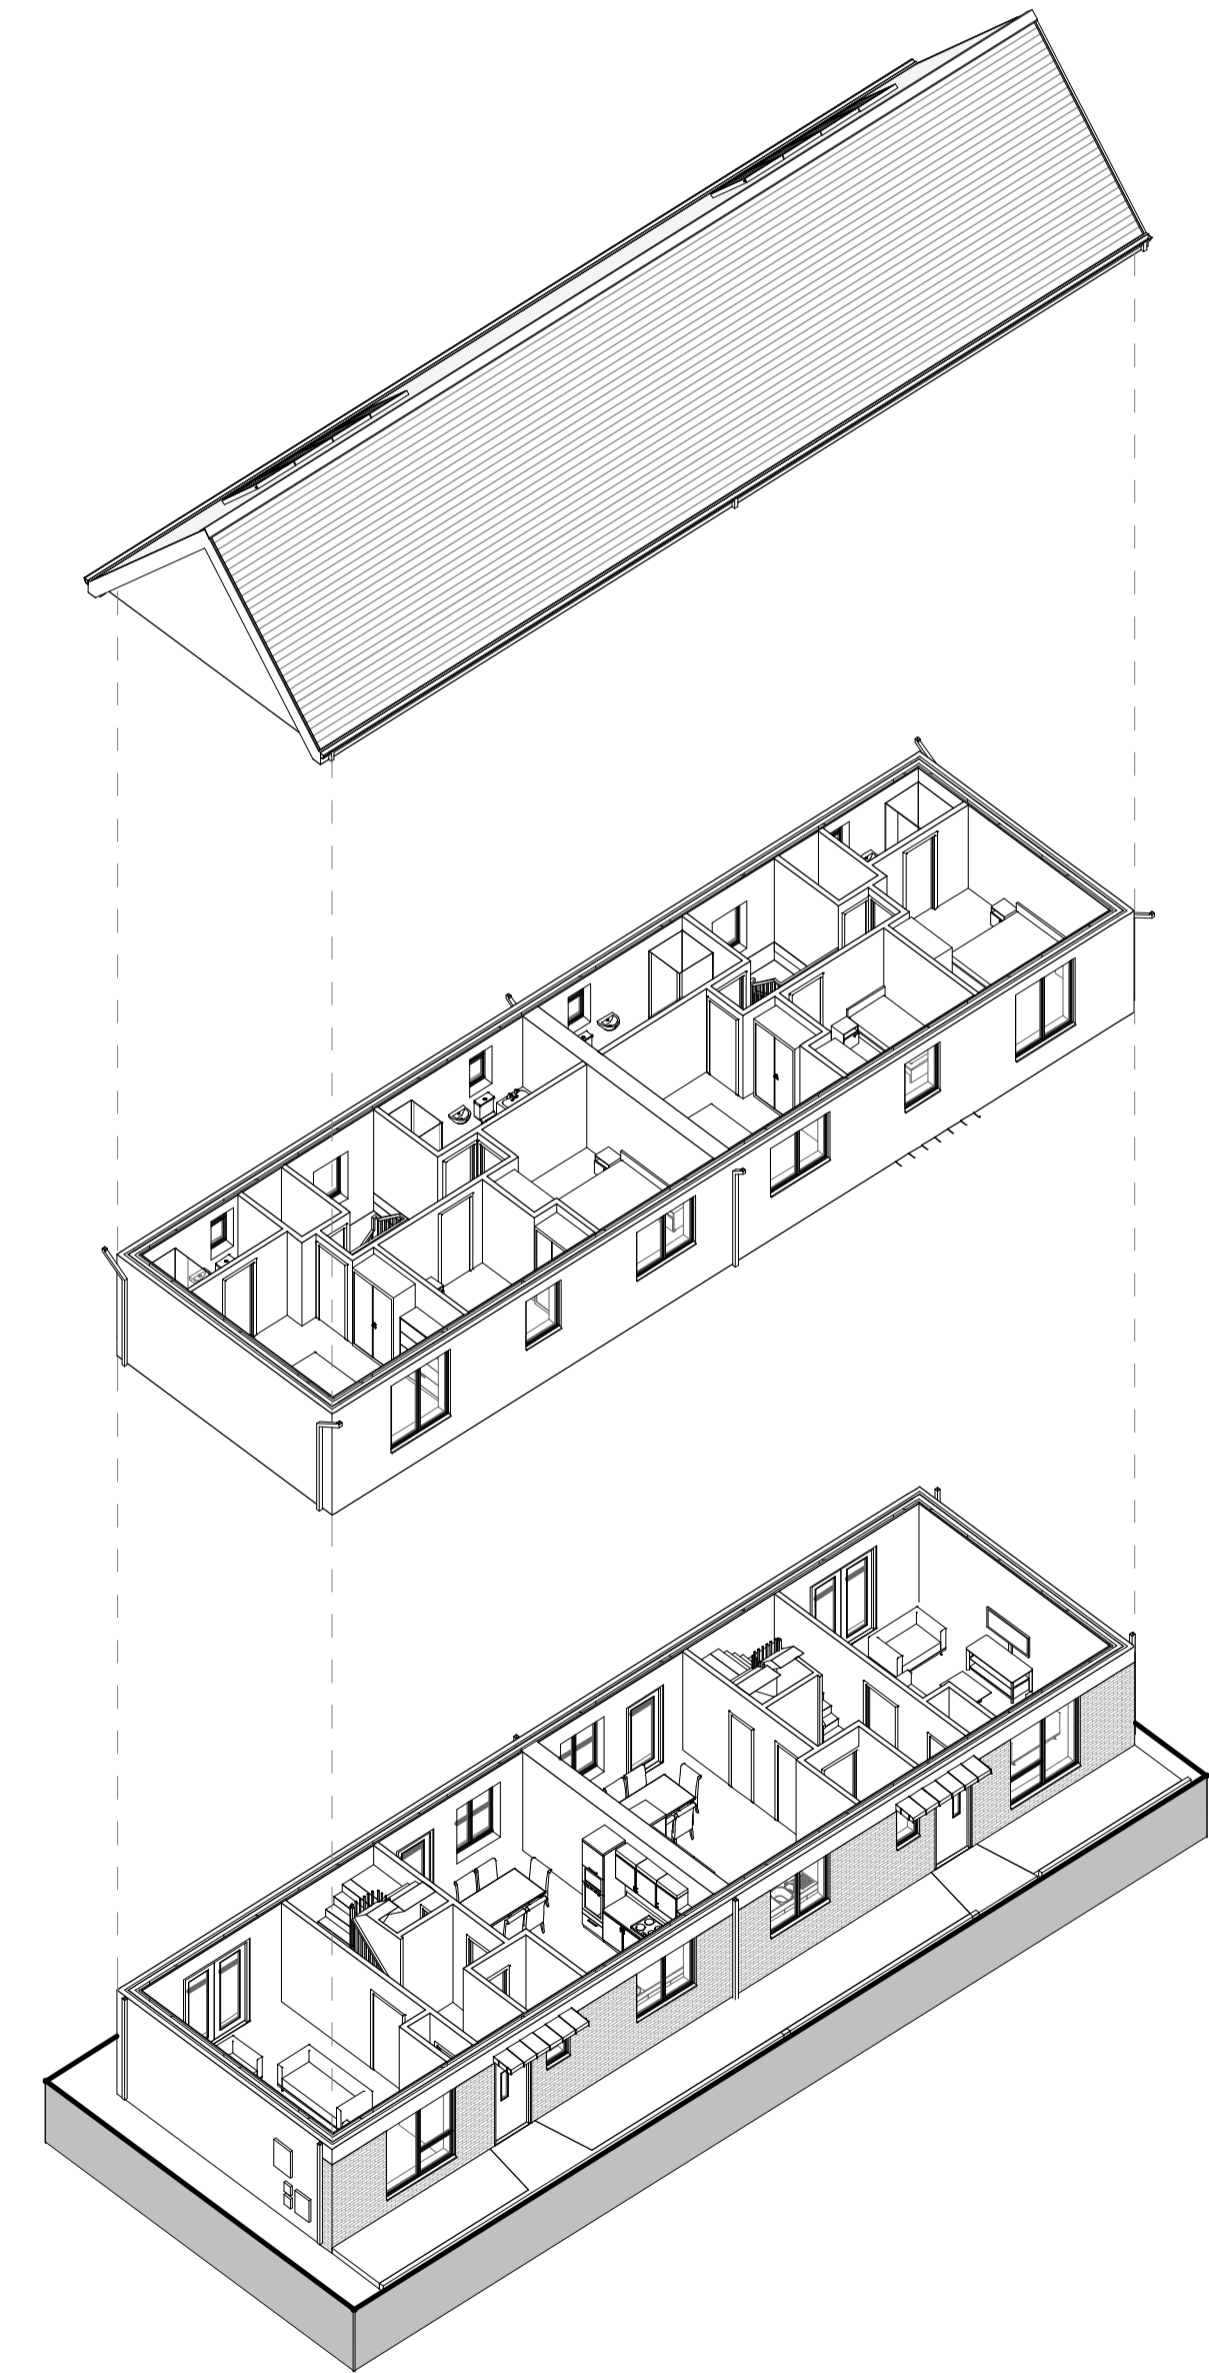

Roof Plan - House Type C  
1:100

First Floor Plan - House Type C  
1:100

Ground Floor Plan - House Type C  
1:100

House Type C1 - 3No. Bedrooms

Room Name	Room Area
<b>Level 00</b>	
Hallway	5.79 m <sup>2</sup>
Kitchen / Dining Room	21.00 m <sup>2</sup>
Living Room	20.12 m <sup>2</sup>
Storage	0.75 m <sup>2</sup>
Utility	3.82 m <sup>2</sup>
W.C	2.40 m <sup>2</sup>
<b>Level 01</b>	
Bathroom	6.85 m <sup>2</sup>
Bedroom 1	13.67 m <sup>2</sup>
Bedroom 2	8.15 m <sup>2</sup>
Bedroom 3	12.02 m <sup>2</sup>
En Suite	3.43 m <sup>2</sup>
Landing	8.46 m <sup>2</sup>
Store	1.87 m <sup>2</sup>
Aggregate Living Area	41.12m <sup>2</sup>
Ground Floor GIFA	55m <sup>2</sup>
Aggregate Bed Area	33.84m <sup>2</sup>
First Floor GIFA	55m <sup>2</sup>
Attic Storage	2.38m <sup>2</sup>
Total Storage	5m <sup>2</sup>
<b>Total Floor Area = 107m<sup>2</sup></b>	

Front Elevation - House Type C  
1:100

Left Elevation - House Type C  
1:100

Section - House Type C  
1:100

Rear Elevation - House Type C  
1:100

Right Elevation - House Type C  
1:100

3D - House Type C

Key Plan 1:5000

Exploded 3D - House Type C

NOTES / LEGEND

Key Plan:

Rev:	Date:	Description:	By:
1	01/09/2019	PLANNING ISSUE	MOLA

Drawing Status: Planning Application

Reply Address: 2 Donnybrook Road, Telephone +353 1 218 9900, Donnybrook, Dublin 4, Ireland, www.molaarchitecture.com