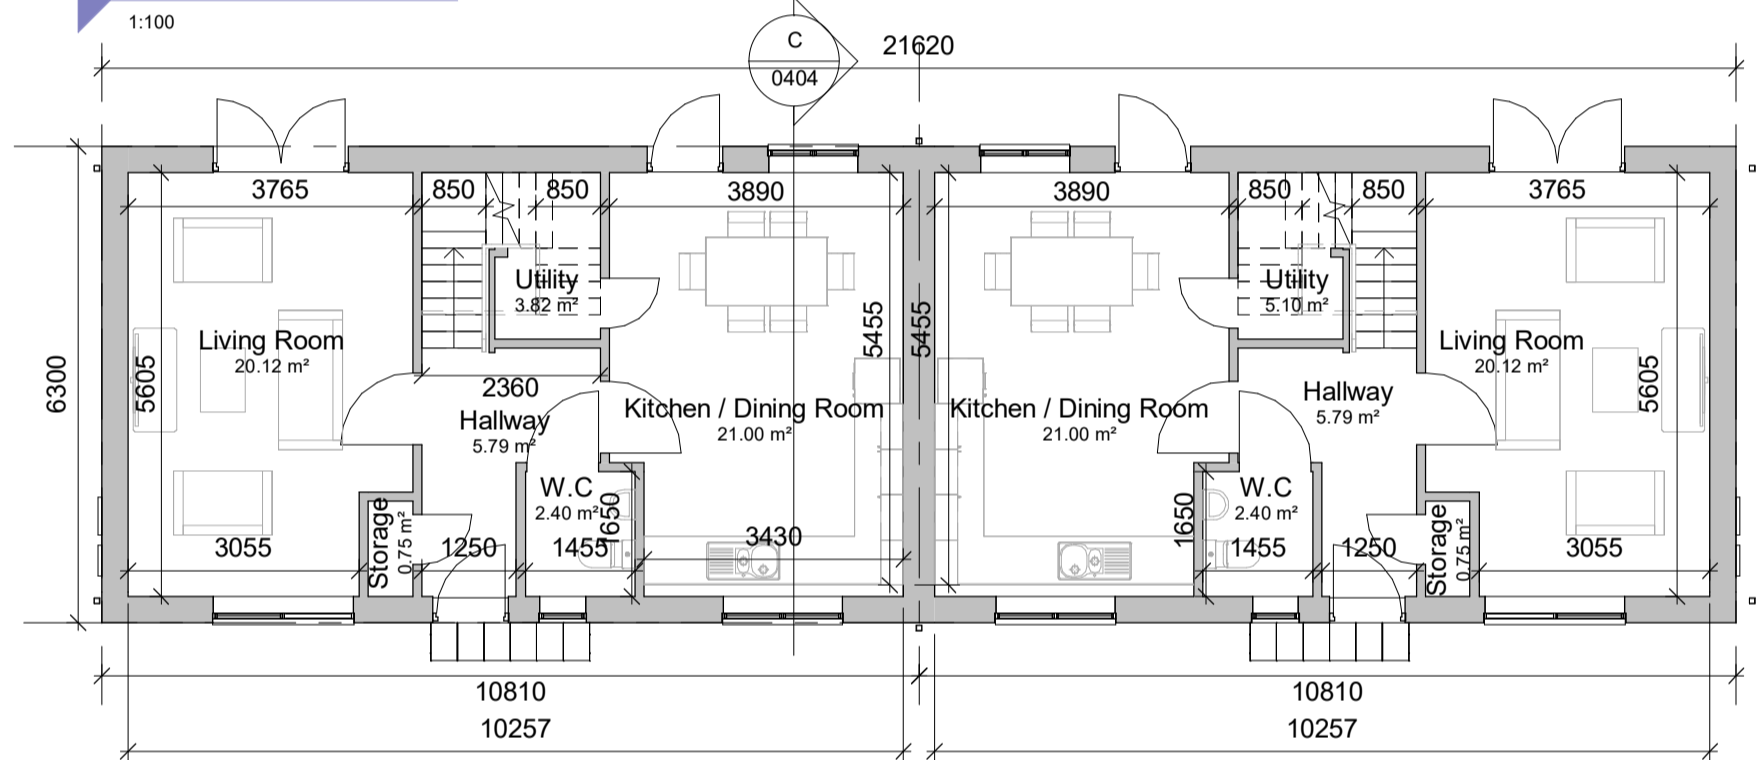

Roof Plan - House Type C  
1:100

First Floor Plan - House Type C  
1:100

Ground Floor Plan - House Type C  
1:100

House Type C1 - 3No. Bedrooms

Room Name	Room Area
<b>Level 00</b>	
Hallway	5.79 m <sup>2</sup>
Kitchen / Dining Room	21.00 m <sup>2</sup>
Living Room	20.12 m <sup>2</sup>
Storage	0.75 m <sup>2</sup>
Utility	3.82 m <sup>2</sup>
W.C	2.40 m <sup>2</sup>
<b>Level 01</b>	
Bathroom	6.85 m <sup>2</sup>
Bedroom 1	13.67 m <sup>2</sup>
Bedroom 2	8.15 m <sup>2</sup>
Bedroom 3	12.02 m <sup>2</sup>
En Suite	3.43 m <sup>2</sup>
Landing	8.46 m <sup>2</sup>
Store	1.87 m <sup>2</sup>
Aggregate Living Area	41.12m <sup>2</sup>
Ground Floor GIFA	55m <sup>2</sup>
Aggregate Bed Area	33.84m <sup>2</sup>
First Floor GIFA	55m <sup>2</sup>
Attic Storage	2.38m <sup>2</sup>
Total Storage	5m <sup>2</sup>
<b>Total Floor Area = 107m<sup>2</sup></b>	

Front Elevation - House Type C  
1:100

Left Elevation - House Type C  
1:100

Section - House Type C  
1:100

Rear Elevation - House Type C  
1:100

Right Elevation - House Type C  
1:100

3D - House Type C

Key Plan 1:5000

Exploded 3D - House Type C

NOTES / LEGEND

Key Plan:

Rev:	Date:	Description:	By:
1	01/09/2019	PLANNING ISSUE	MOLA

Drawing Status: Planning Application

Reply Address: 2 Donnybrook Road, Telephone +353 1 218 9900, Donnybrook, Dublin 4, Ireland, www.molaarchitecture.com